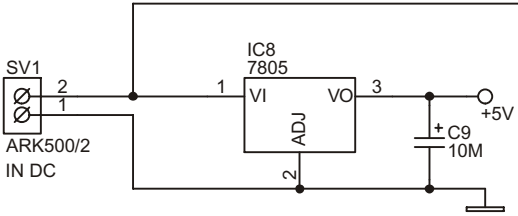

PRODUCT: Wash 250 XT		
TITLE: EZ 664		
DOCUMENT: CIRCUIT DIAGRAM		
VERSION: A	DATE: 17.5.2002	SHEET: 3 OF 5

PRODUCT: Wash 250 XT		
TITLE: EZ 670		
DOCUMENT: CIRCUIT DIAGRAM		
VERSION: A	DATE: 17.5.2002	SHEET: 4 OF 5