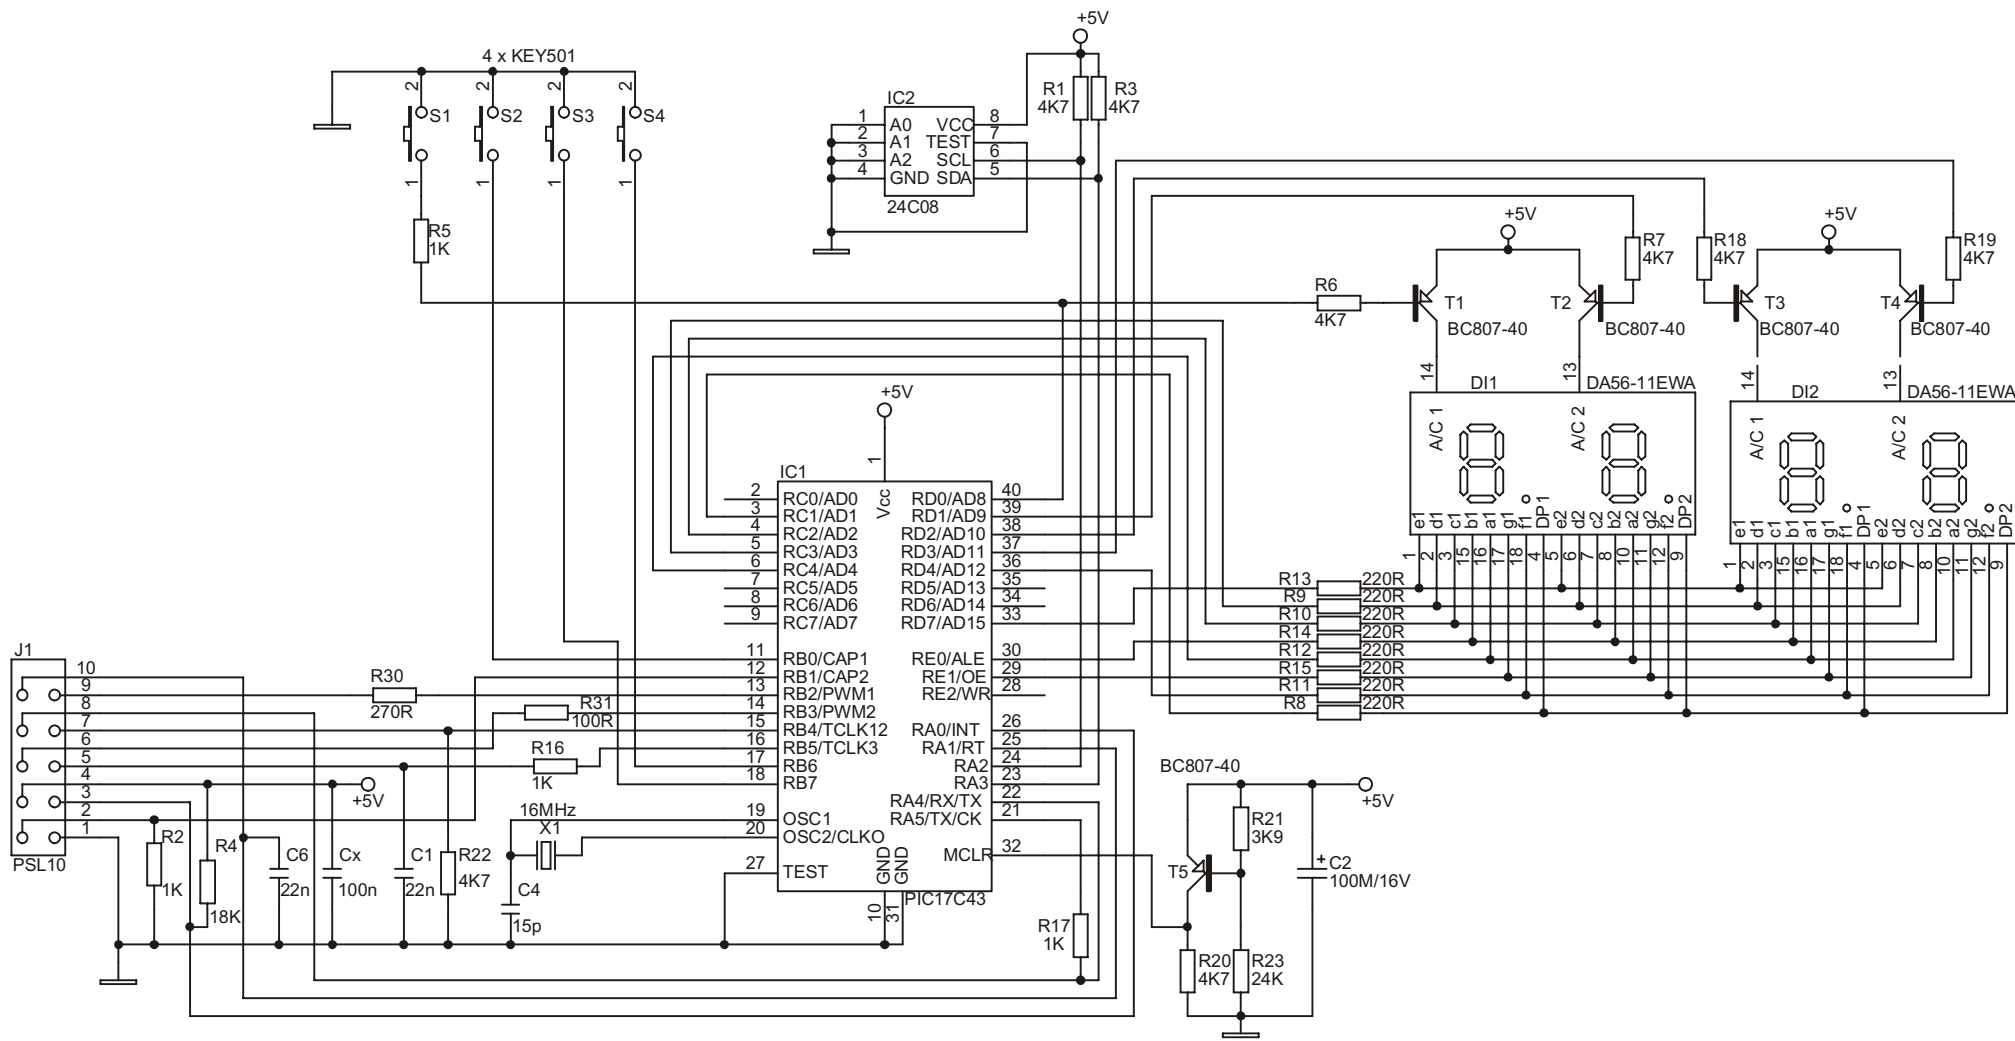

PRODUCT:	Wash 250 XT	
TITLE:	WIRING DIAGRAM	
DOCUMENT:	WIRING DIAGRAM 230V	
VERSION:	DATE:	SHEET:
A	17.5.2002	1 OF 5

PRODUCT:	Wash 250 XT
TITLE:	WIRING DIAGRAM
DOCUMENT:	WIRING DIAGRAM 115V
VERSION:	A
DATE:	17.5.2002
SHEET:	2 OF 5

PRODUCT: Wash 250 XT		
TITLE: EZ 664		
DOCUMENT: CIRCUIT DIAGRAM		
VERSION: A	DATE: 17.5.2002	SHEET: 3 OF 5

PRODUCT: Wash 250 XT		
TITLE: EZ 670		
DOCUMENT: CIRCUIT DIAGRAM		
VERSION: A	DATE: 17.5.2002	SHEET: 4 OF 5

PRODUCT: Wash 250 XT		
TITLE: EZND 41		
DOCUMENT: CIRCUIT DIAGRAM		
VERSION: A	DATE: 17.5.2002	SHEET: 5 OF 5