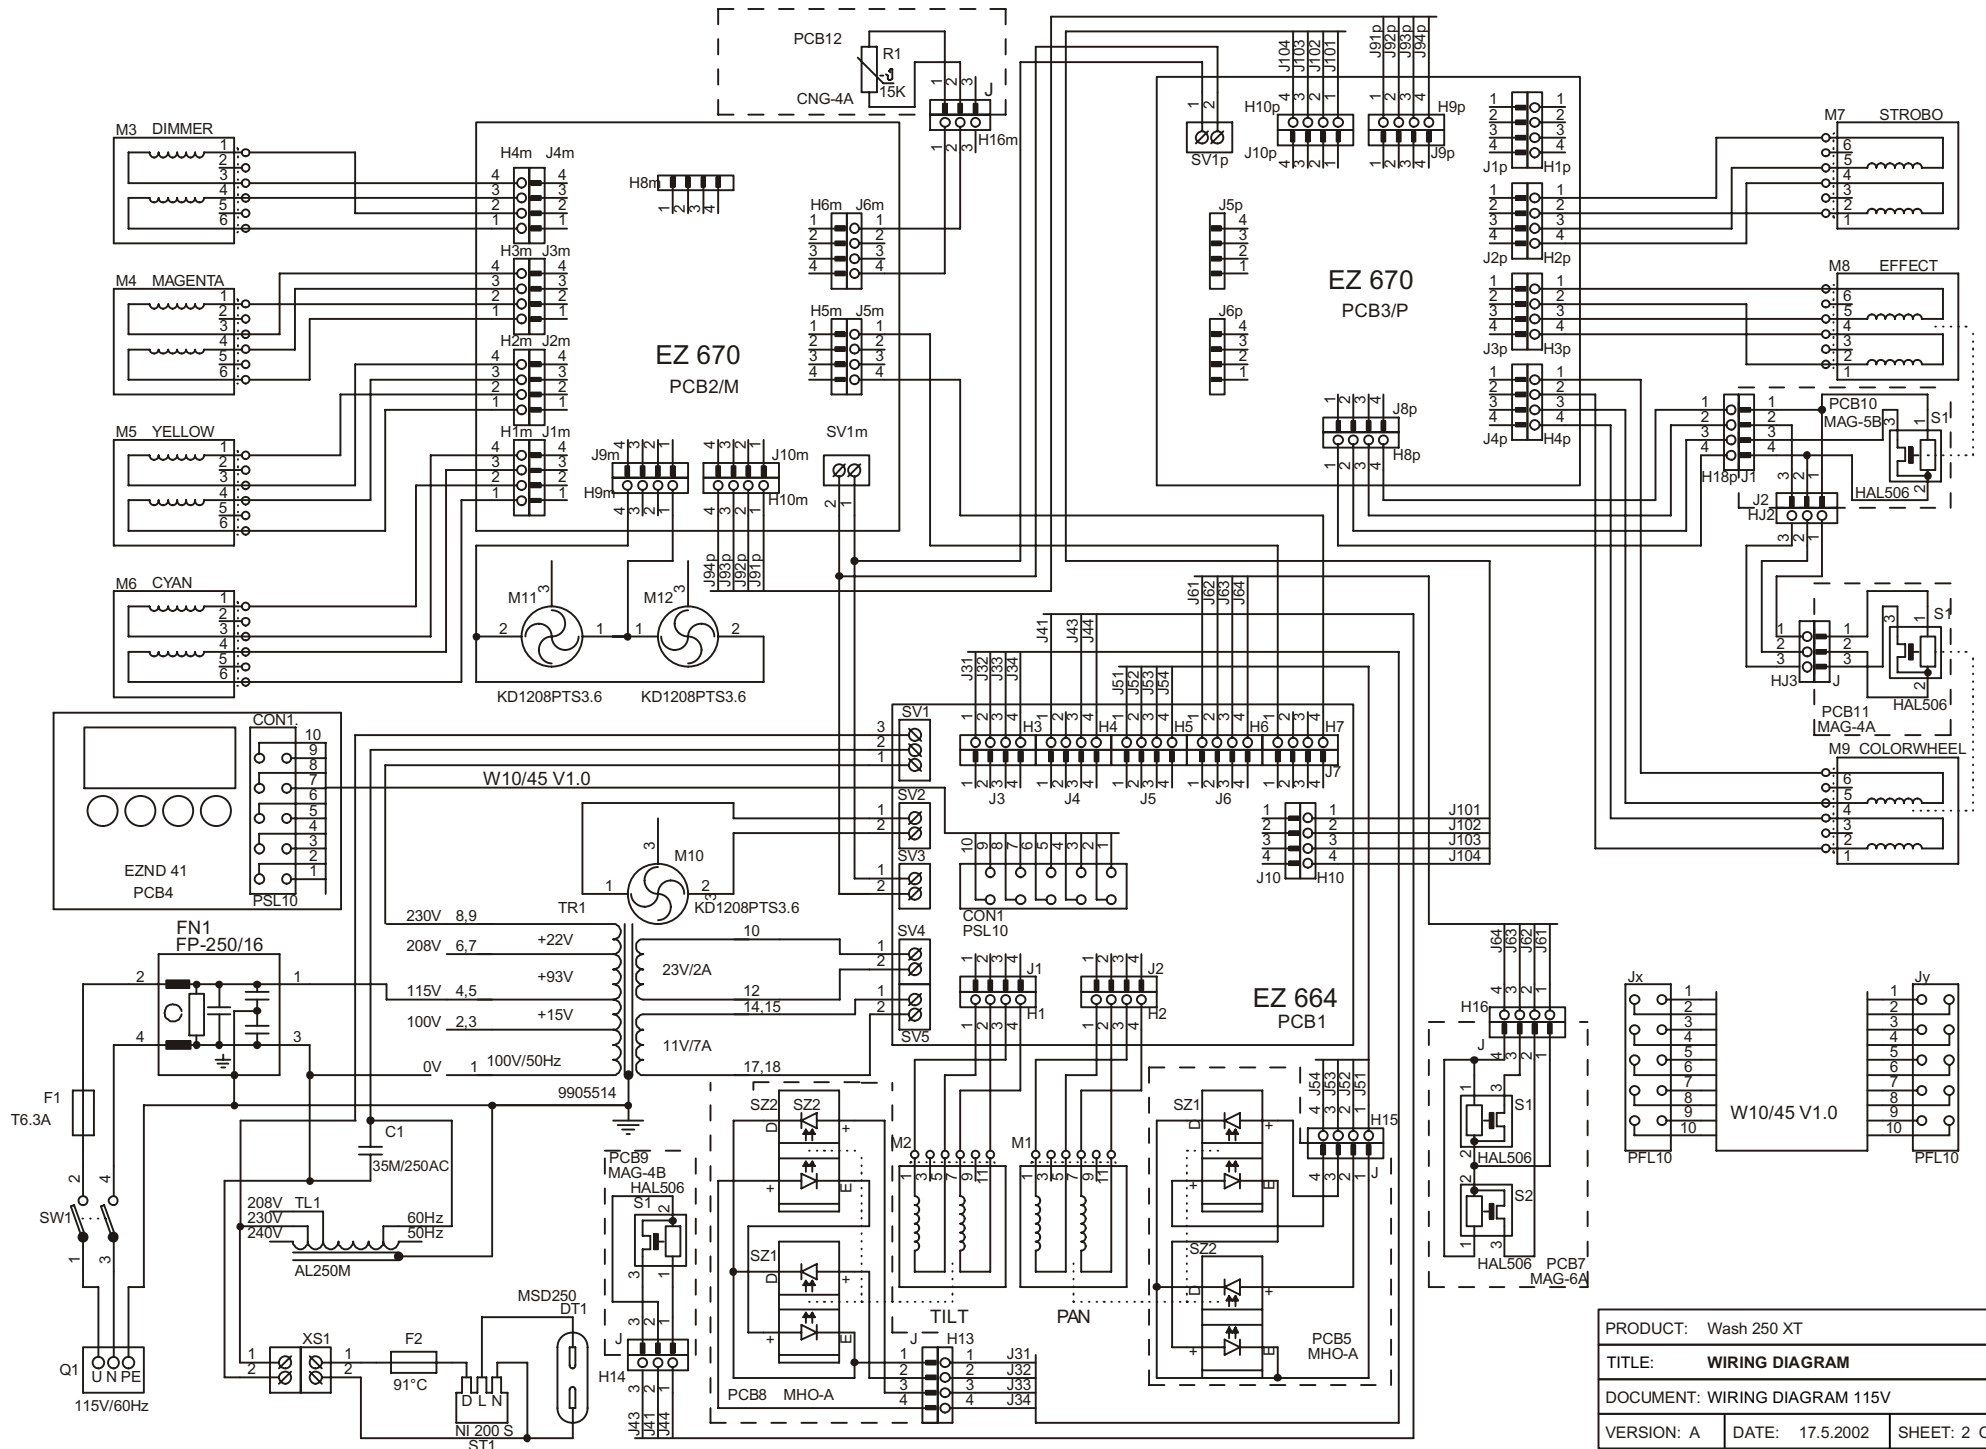

PRODUCT:	Wash 250 XT	
TITLE:	WIRING DIAGRAM	
DOCUMENT:	WIRING DIAGRAM 230V	
VERSION:	DATE:	SHEET:
A	17.5.2002	1 OF 5

PRODUCT:	Wash 250 XT
TITLE:	WIRING DIAGRAM
DOCUMENT:	WIRING DIAGRAM 115V
VERSION:	A
DATE:	17.5.2002
SHEET:	2 OF 5

PRODUCT: Wash 250 XT		
TITLE: EZ 664		
DOCUMENT: CIRCUIT DIAGRAM		
VERSION: A	DATE: 17.5.2002	SHEET: 3 OF 5

PRODUCT: Wash 250 XT		
TITLE: EZ 670		
DOCUMENT: CIRCUIT DIAGRAM		
VERSION: A	DATE: 17.5.2002	SHEET: 4 OF 5

PRODUCT: Wash 250 XT		
TITLE: EZND 41		
DOCUMENT: CIRCUIT DIAGRAM		
VERSION: A	DATE: 17.5.2002	SHEET: 5 OF 5