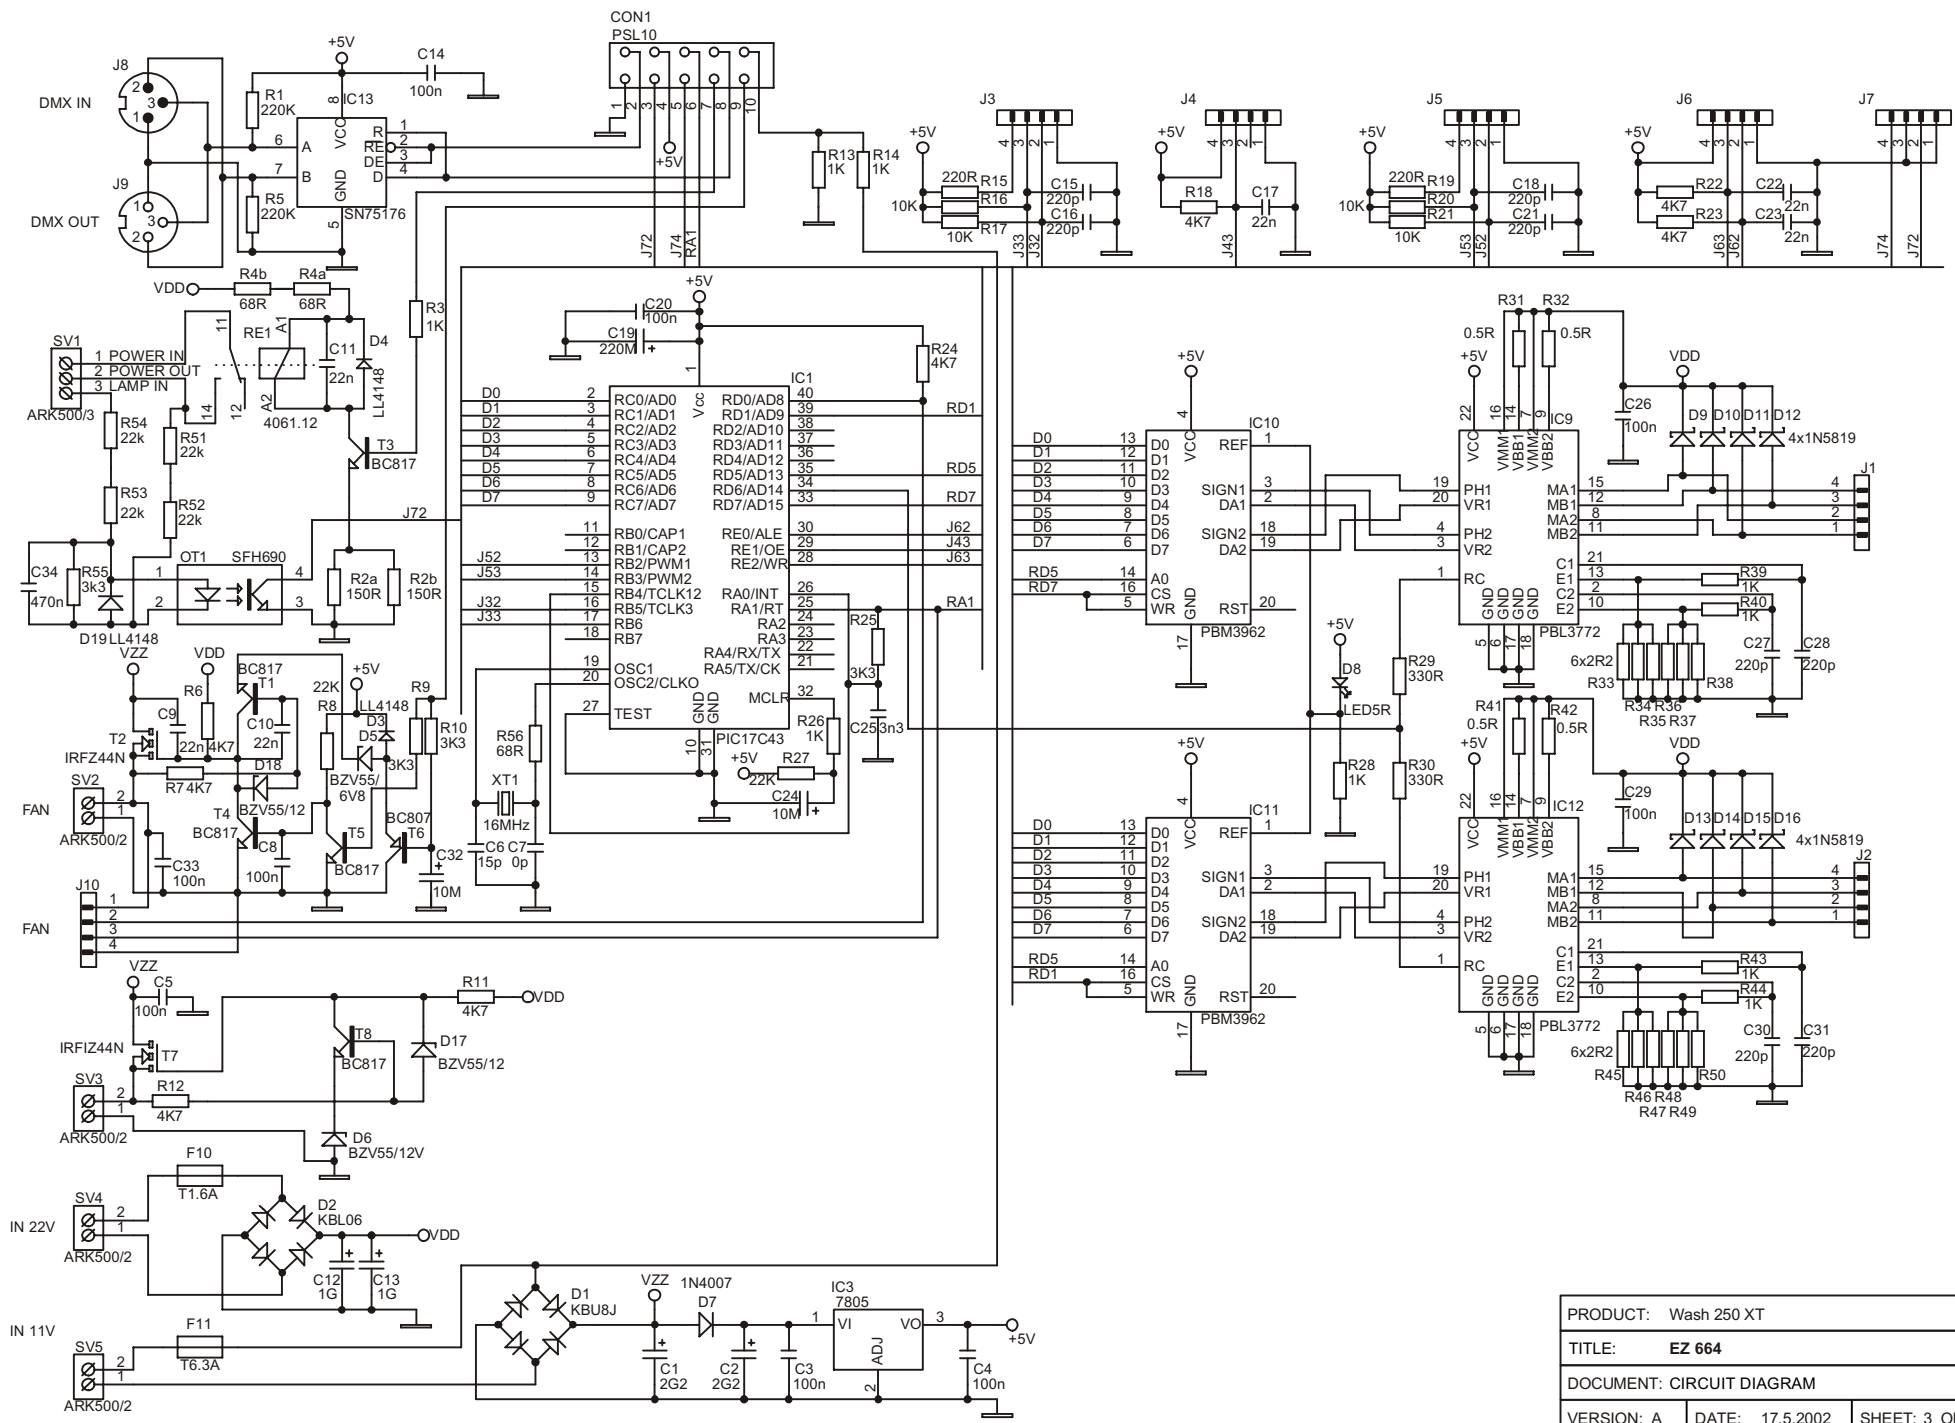

PRODUCT:	Wash 250 XT	
TITLE:	WIRING DIAGRAM	
DOCUMENT:	WIRING DIAGRAM 230V	
VERSION:	DATE:	SHEET:
A	17.5.2002	1 OF 5

PRODUCT:	Wash 250 XT
TITLE:	WIRING DIAGRAM
DOCUMENT:	WIRING DIAGRAM 115V
VERSION:	A
DATE:	17.5.2002
SHEET:	2 OF 5

PRODUCT: Wash 250 XT		
TITLE: EZ 664		
DOCUMENT: CIRCUIT DIAGRAM		
VERSION: A	DATE: 17.5.2002	SHEET: 3 OF 5

PRODUCT: Wash 250 XT		
TITLE: EZ 670		
DOCUMENT: CIRCUIT DIAGRAM		
VERSION: A	DATE: 17.5.2002	SHEET: 4 OF 5

PRODUCT: Wash 250 XT		
TITLE: EZND 41		
DOCUMENT: CIRCUIT DIAGRAM		
VERSION: A	DATE: 17.5.2002	SHEET: 5 OF 5