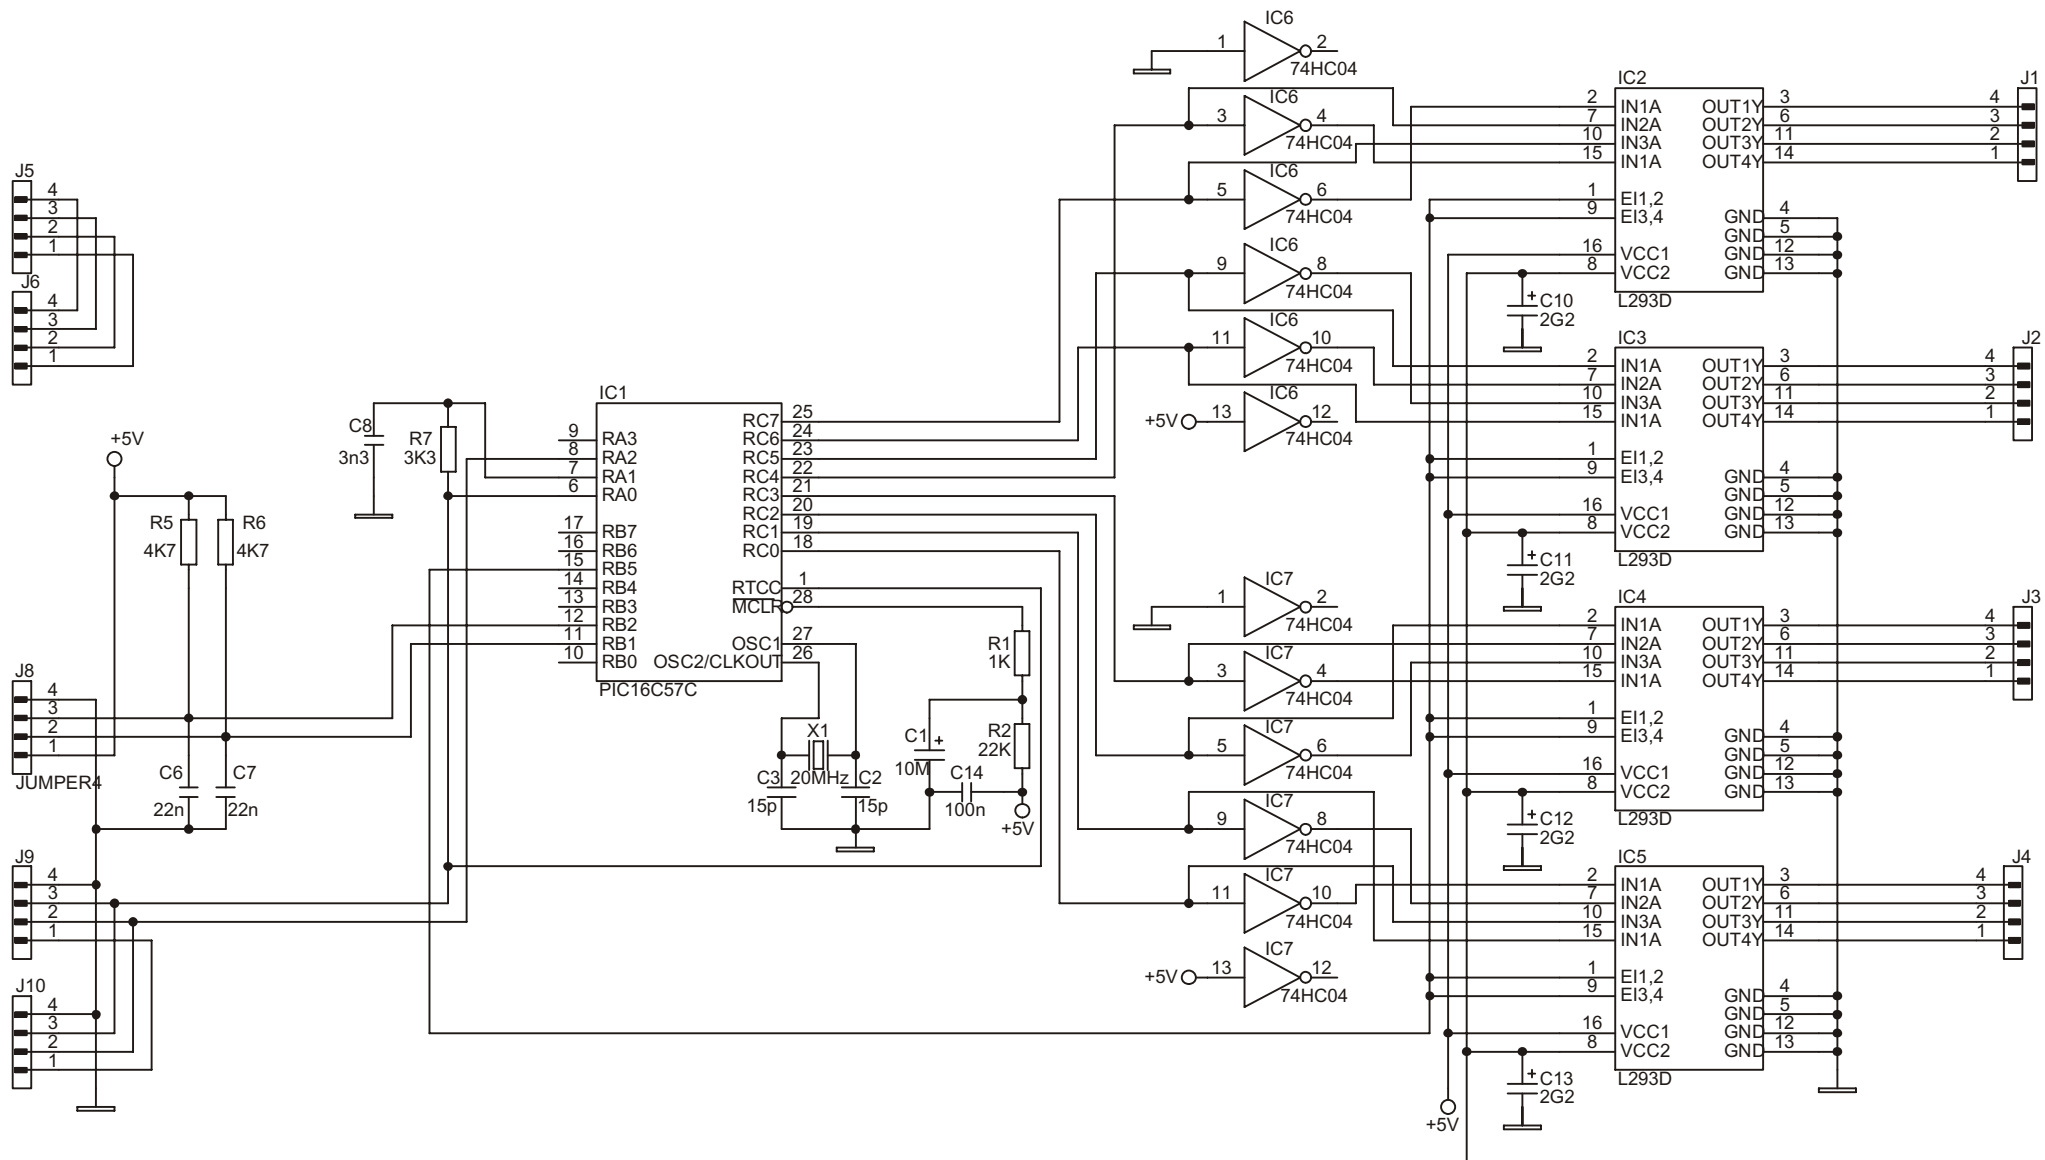

PRODUCT:	Wash 250 XT	
TITLE:	WIRING DIAGRAM	
DOCUMENT:	WIRING DIAGRAM 230V	
VERSION:	DATE:	SHEET:
A	17.5.2002	1 OF 5

PRODUCT:	Wash 250 XT
TITLE:	WIRING DIAGRAM
DOCUMENT:	WIRING DIAGRAM 115V
VERSION:	A
DATE:	17.5.2002
SHEET:	2 OF 5

PRODUCT: Wash 250 XT		
TITLE: EZ 664		
DOCUMENT: CIRCUIT DIAGRAM		
VERSION: A	DATE: 17.5.2002	SHEET: 3 OF 5

PRODUCT: Wash 250 XT		
TITLE: EZ 670		
DOCUMENT: CIRCUIT DIAGRAM		
VERSION: A	DATE: 17.5.2002	SHEET: 4 OF 5

PRODUCT: Wash 250 XT		
TITLE: EZND 41		
DOCUMENT: CIRCUIT DIAGRAM		
VERSION: A	DATE: 17.5.2002	SHEET: 5 OF 5